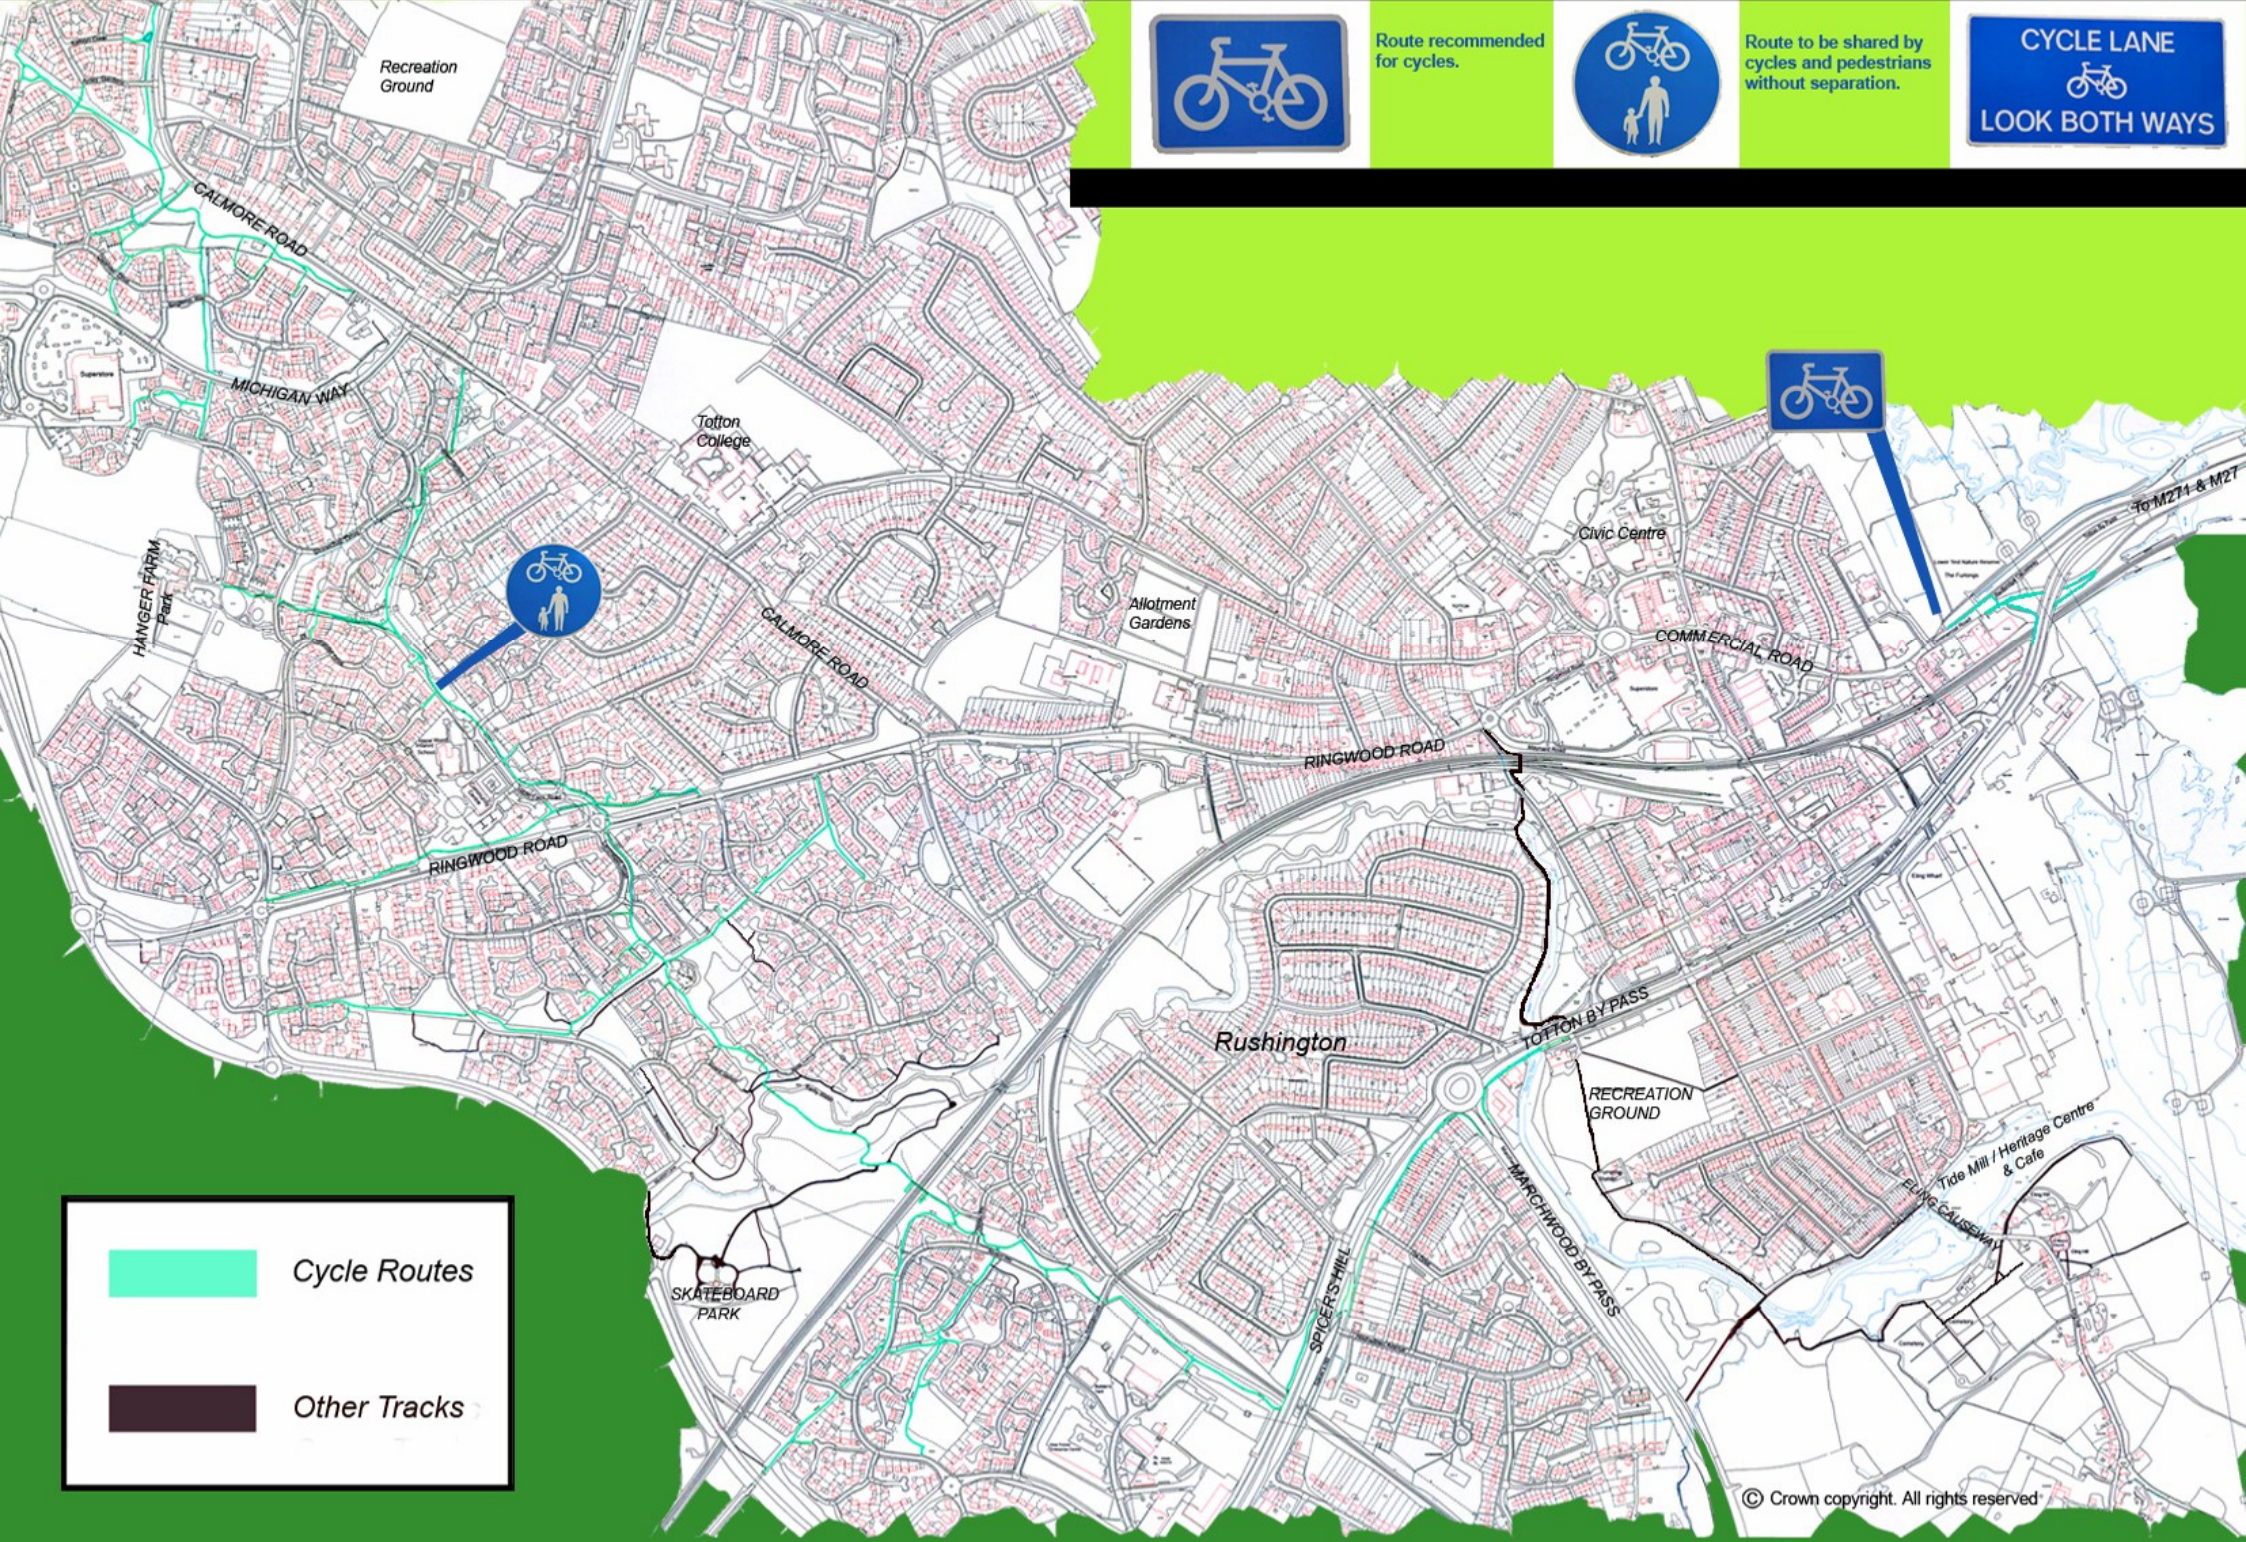

# Totton & Eling Town Council, Pedestrian & Cycle routes

Route recommended for cycles.

Route to be shared by cycles and pedestrians without separation.

CYCLE LANE  
  
LOOK BOTH WAYS

 Cycle Routes

 Other Tracks